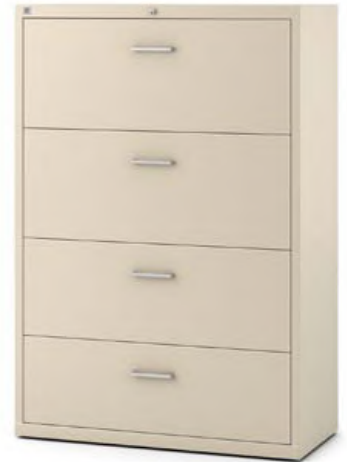

AMT-A145.100.MT

Arena - Sable - Sand